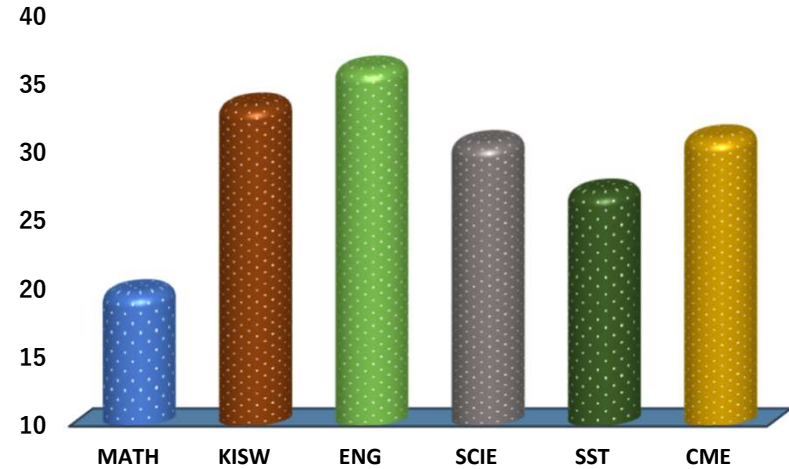

EAST AFRICA

REGION: DAR ES SALAAM

SCHOOL AVERAGE

29.7

DISTRICT: KINONDONI

SUBJECT AND GRADE PERFORMANCE ANALYSIS

SUBJECT RANKING

ENGLISH	36.1	72%	1
KISWAHILI	33.4	67%	2
CIVIC AND MORAL EDUCATION	31.1	62%	3
SCIENCE	30.6	61%	4
SOCIAL STUDIES	27.1	54%	5
MATHEMATICS	19.7	39%	6

SUBJECT GRADE ANALYSIS

SUBJECT/GRADE	A	B	C	D	E
MATHEMATICS	1	6	8	7	9
KISWAHILI	3	18	9	1	0
ENGLISH	14	9	4	4	0
SCIENCE	7	9	7	8	0
SOCIAL STUDIES	2	12	9	8	0
CIVIC AND MORAL	2	17	8	3	1

OVERALL GRADE ANALYSIS

A	2	31	6%
B	13		42%
C	12		39%
D	4		13%
E	0		0%

CHART SUBJECT ANALYSIS

BOYS VS GIRLS PERFORMANCE

	SAT		SAT	31
	19		12	
	30%		29%	

REGISTERED	31	100%
SEATED	31	100%
ABSENTEES	0	0%
PASSED	27	87%
FAILED	4	13%